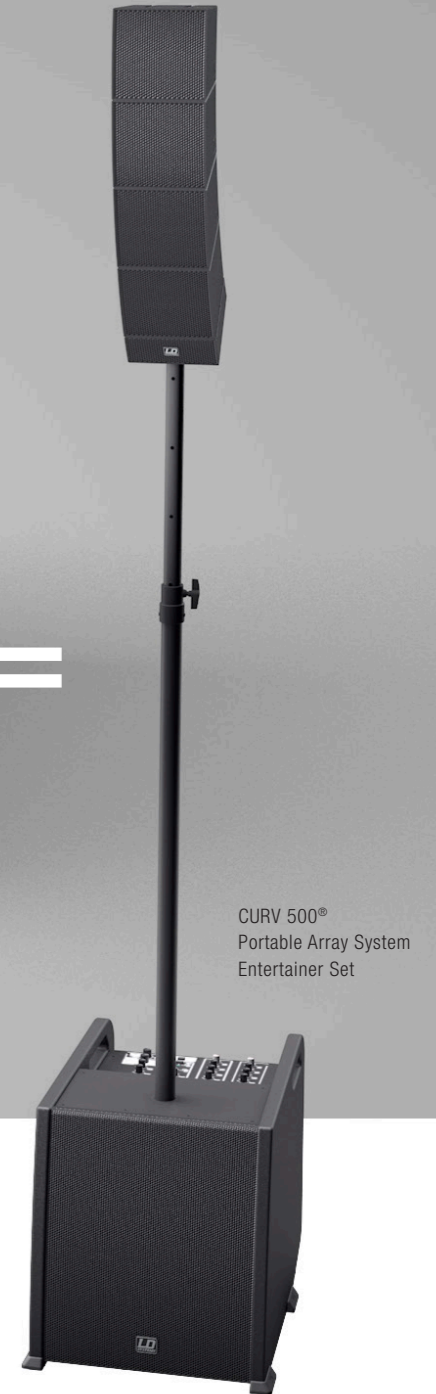

# CONNECT THESE 3 FOR EXCELLENCE

Up to 4 CURV 500® Array Satellites

CURV 500® SmartLink® Adapter

CURV 500® Subwoofer with control panel

CURV 500®  
Portable Array System  
Entertainer Set

The CURV 500® is an innovative system, uniquely combining portability, sound perfection and ease of use. The system comprises 3 components that can be connected with ease.

It is based around the SmartLink® adapter. Up to four Array Satellites can be effortlessly interconnected with the LD Systems-patented click mechanism delivering plug-and-play convenience. The adapter also provides the connection to the subwoofer, which serves as a control unit for the entire system, acting both as traditional bass box and mixing desk.

# GUESS WHY IT'S CALLED "SMARTLINK®"?

The innovative SmartLink® adapter forms the basis of the system. On top of that up to four Array Satellites can be effortlessly interconnected with the LD Systems-patented click mechanism: simply press the connection button, join the two modules by their guide rails and release the button to engage.

SIZE: XS  
SOUND: XL!

The speaker columns are equipped with up to four modular array satellites arranged in a curve. The result is extremely clear, three-dimensional sound – similar to the sound generated by large line arrays.