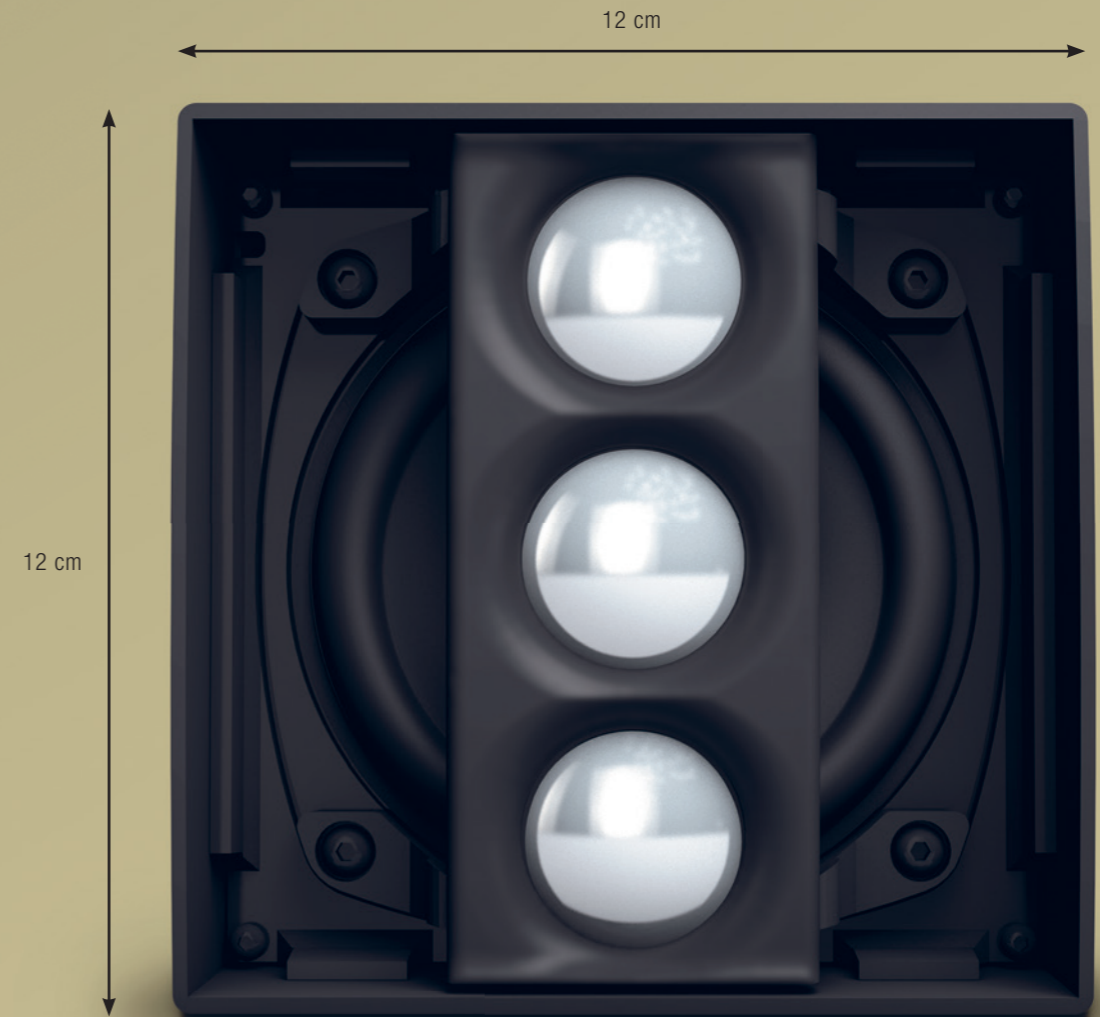

Actual Size