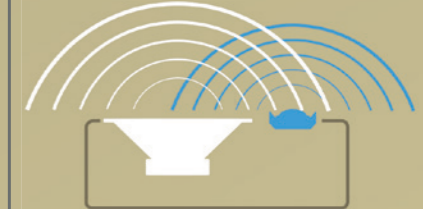

Conventional loudspeaker

Asymmetrical horizontal dispersion