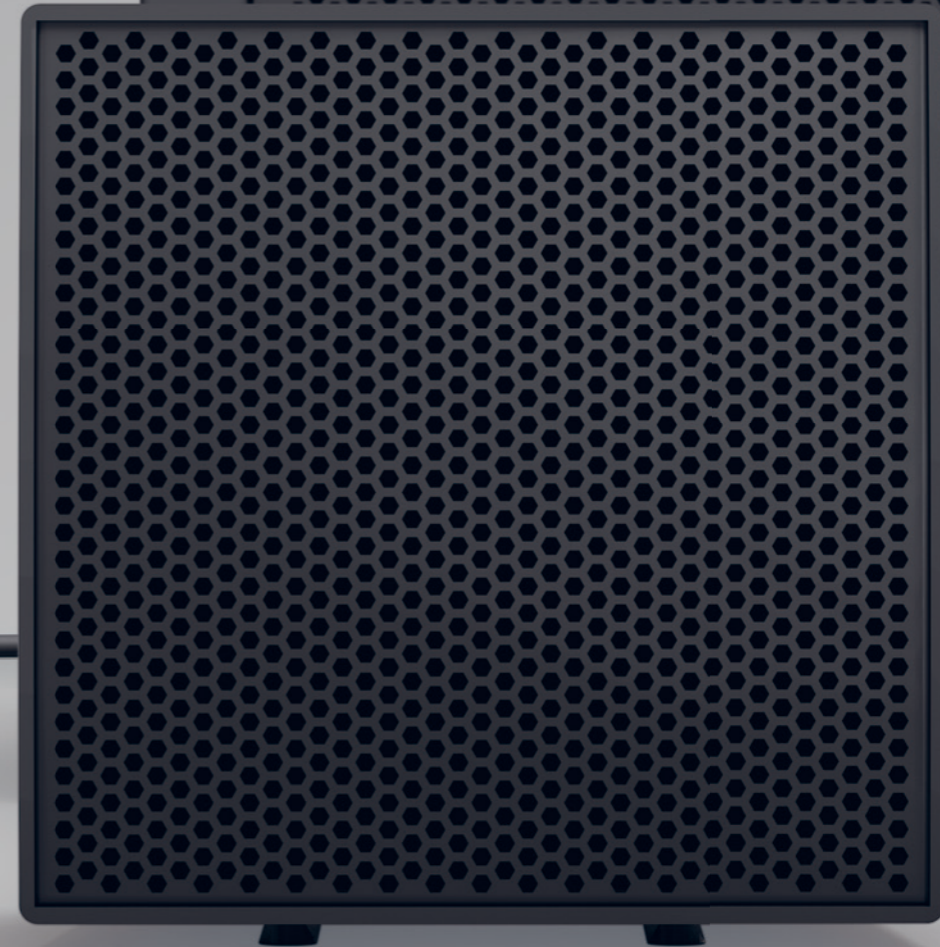

SIZE: XS  
SOUND: XL!

The speaker columns are equipped with up to four modular array satellites arranged in a curve. The result is extremely clear, three-dimensional sound – similar to the sound generated by large line arrays.

Even a single 12 x 12 cm array satellite produces excellent sound results. This is guaranteed by LD Systems' in-house developed WaveAhead® technology, whereby three tweeters are arranged vertically in front of a high power fullrange driver, perfectly blending and dispersing the sound.

Actual Size

**SOUND** TO GO.

The CURV 500® is the first truly portable modular array system. Sophisticated technology, elegant design and a modularity that enables it to be transported conveniently and compactly.

Actual Size

A masterpiece of design technology and simplicity: the aluminium unibody construction of the CURV 500® array satellites sets new standards and is an essential component of the system's outstanding audio quality.