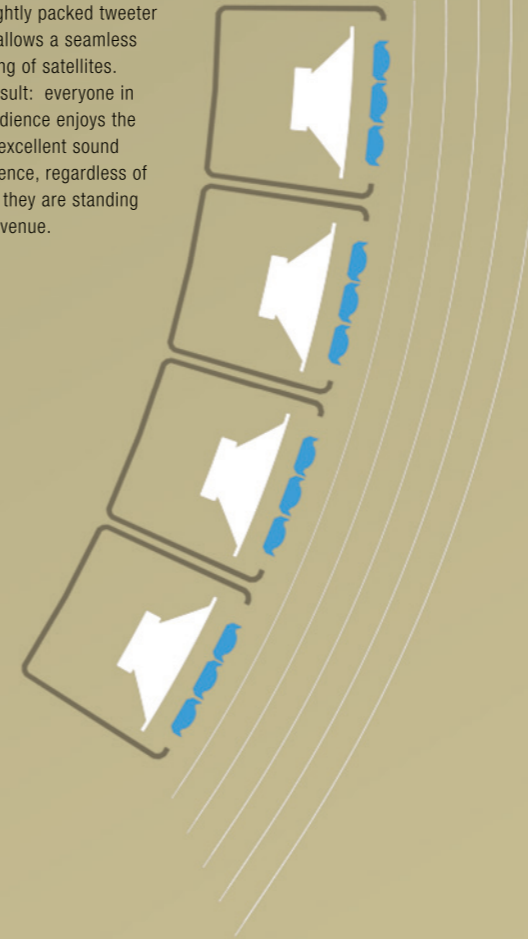

BIG TECHNOLOGY: COMPACT DIMENSIONS

The tightly packed tweeter array allows a seamless coupling of satellites. The result: everyone in the audience enjoys the same excellent sound experience, regardless of where they are standing in the venue.

Loudspeaker with WaveAhead® technology

Symmetrical horizontal dispersion