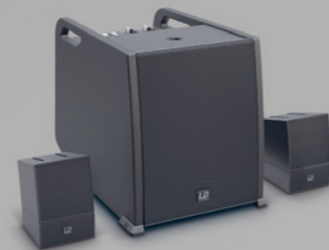

CURV 500 AVS /W
Portable Array System
A/V Set