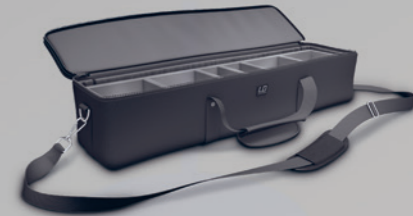

**CURV 500 STS**  
Stereo Set composed of a  
SmartLink® Adapter + distance bar  
+ Speaker stand base + Cable.

**CURV 500 SLA /W**  
SmartLink® adapter  
for CURV 500® portable  
Array System

**CURV 500 S2 /W**  
2 x Array Satellites  
for CURV 500® portable  
Array System

**CURV 500 DB**  
Distance Bar  
for CURV 500®  
portable Array  
System

**CURV 500 SAT BAG**  
Satellites Transport Bag  
for 4 CURV 500® Satellites

**CURV 500 SSB**  
Speaker Stand Base  
for CURV 500® portable  
Array System